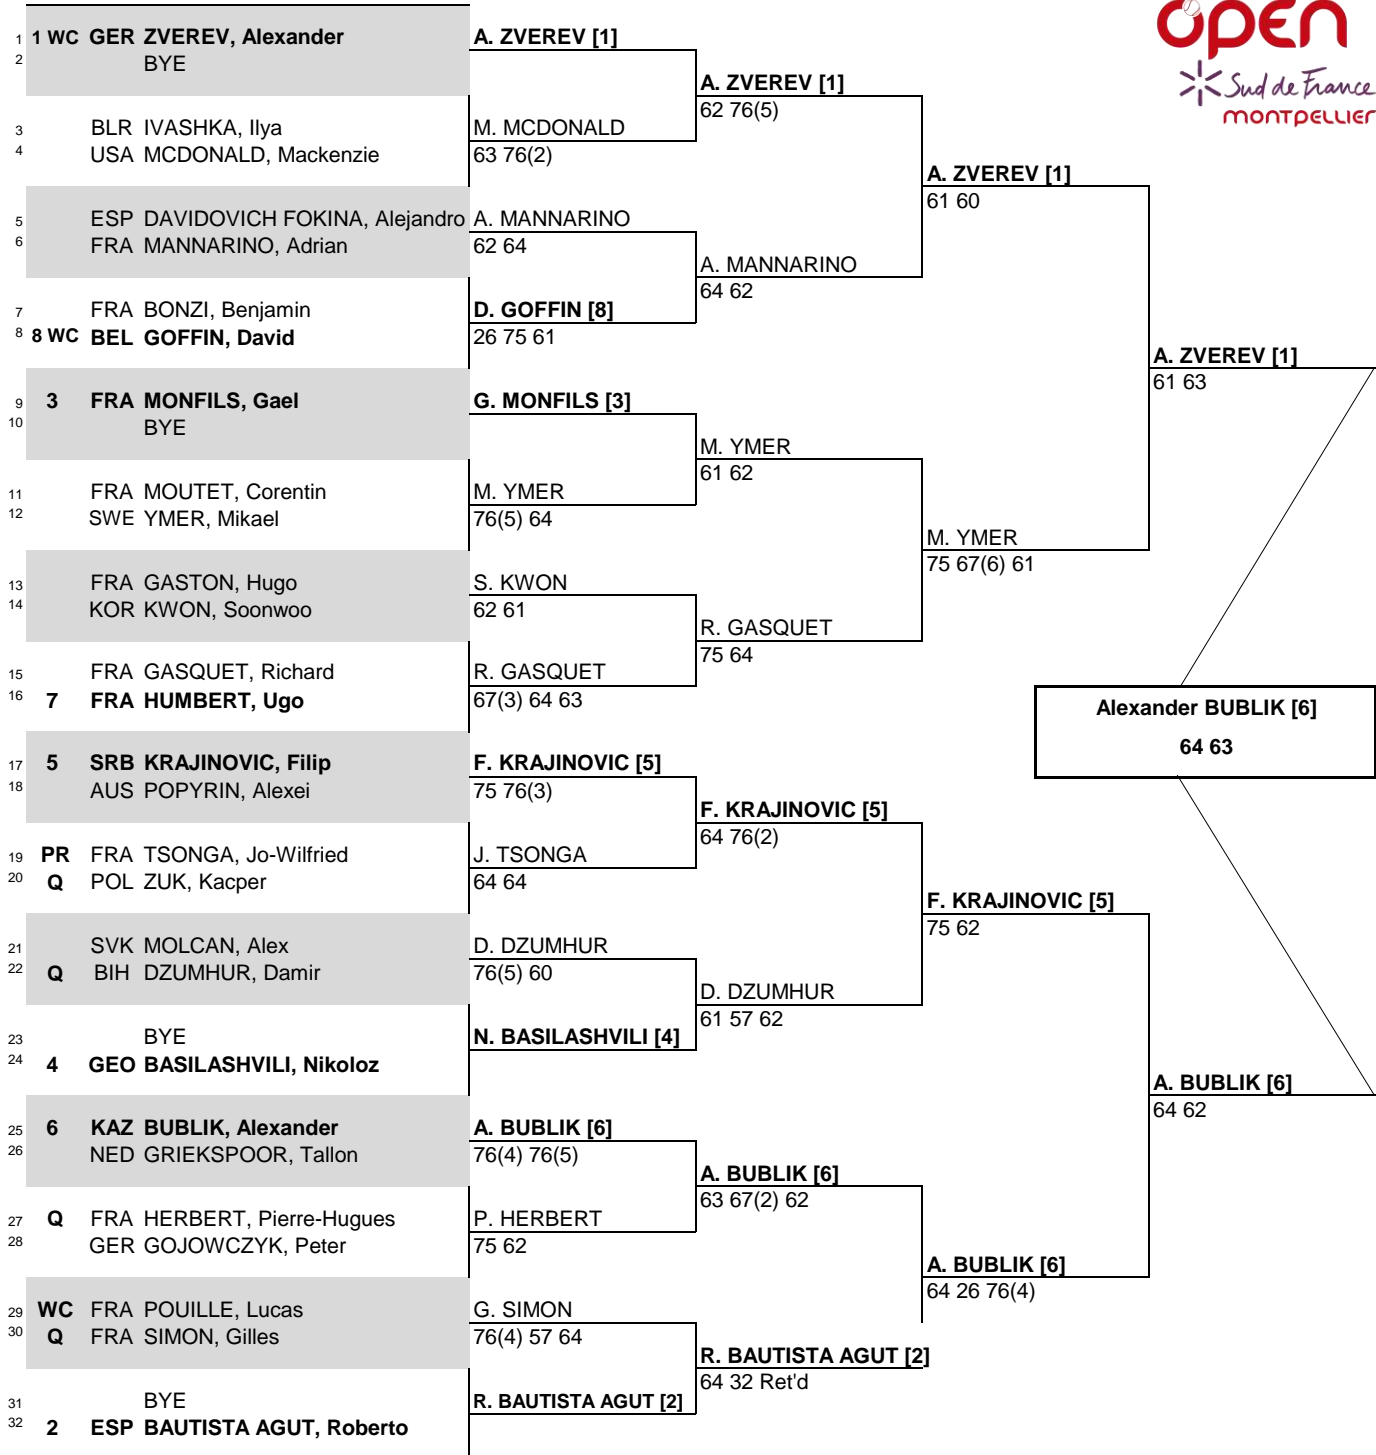

OPEN SUD DE FRANCE

CITY, COUNTRY
Montpellier, France

TOURNAMENT DATES
31 January - 6 February 2022

SURFACE
Hard, Greenset

TOTAL FINANCIAL COMMITMENT
€ 490,990

STATUS NAT MAIN DRAW SINGLES

ATP, Inc. © Copyright 2014

| SEEDED PLAYERS | | RANK | PRIZE MONEY | POINTS | ALTERNATES / LUCKY LOSERS | WITHDRAWALS | |
|------------------------|------------------------|------|------------------------|----------|---------------------------|----------------|--|
| 1 | ZVEREV, Alexander | 3 | WINNER | € 45,865 | 250 | | |
| 2 | BAUTISTA AGUT, Roberto | 18 | FINALIST | € 32,110 | 150 | | |
| 3 | MONFILS, Gael | 20 | SEMI-FINALIST | € 21,265 | 90 | | |
| 4 | BASILASHVILI, Nikoloz | 23 | QUARTER-FINALIST | € 14,180 | 45 | | |
| 5 | KRAJINOVIC, Filip | 36 | SECOND ROUND | € 9,170 | 20 | | |
| 6 | BUBLIK, Alexander | 37 | FIRST ROUND | € 5,005 | 0 | G. Simon - hip | |
| 7 | HUMBERT, Ugo | 40 | FOLLOW LIVE SCORING AT | | | | |
| 8 | GOFFIN, David | 45 | www.ATPTour.com | | | | |
| LAST DIRECT ACCEPTANCE | | | Mikael Ymer - 94 | | ATP SUPERVISOR(S) | | |
| | | | | | Hans-Juergen Ochs | | |